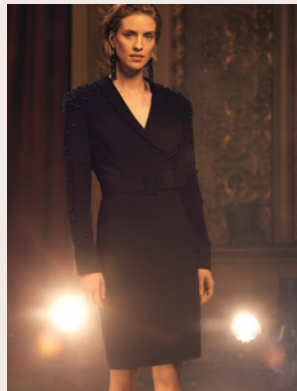

P14/17 223720

P20-21 223727