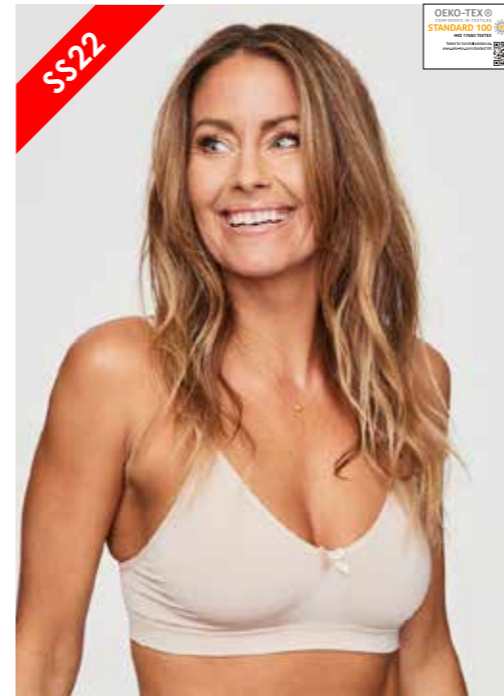

+ INFO

LITTLE WONDER
SOFT BRA

Seamless comfortable bra top. The little wonder is a soft and comfortable bra top that suits both everyday, exercise or as sleepwear. Available in several beautiful colors.

ART. NO. 141012
COLOR 2300 Powder
SIZE/CUP One Size
MATERIAL 90% PA/10% EL
DELIVERY Running item