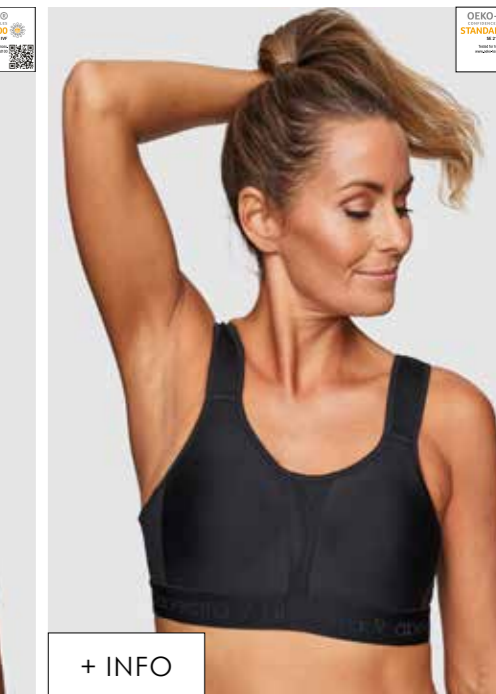

KIMBERLY
HIGH SUPPORT SPORTS BRA

Soft sports bra with moulded cups and with good support. Material that breathes and absorbs moisture from the body. Wide elastic under the bust for extra support. Padded Shoulderstraps. Best in Test in several testreports.

ART. NO. 144003
COLOR 9000 Black
SIZE/CUP 70-95 B-F/70-90 G/1000 & 9000 65 C-D
MATERIAL 85% PA/15% EL
DELIVERY Running item