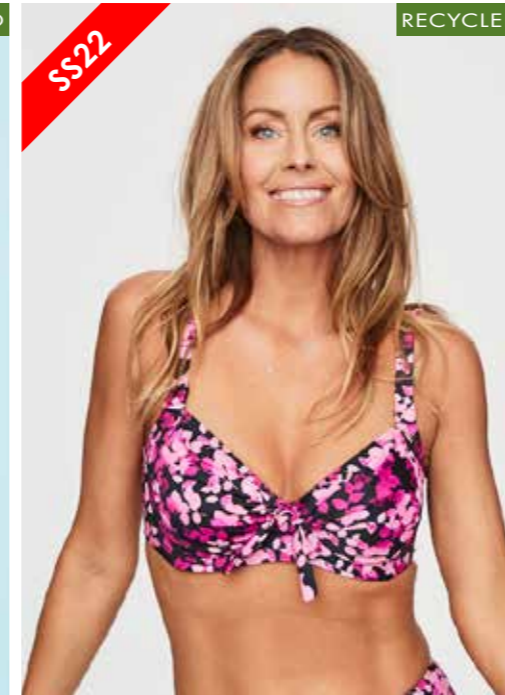

FADED LEAVES
UNIQUE BIKINI WIRE BRA

Stylish and comfortable swimsuit with a tied back. The cups are padded for shape and support. Reversible edges for a modern look.

Stylish and comfortable swimsuit with a tied back. The cups are padded for shape and support. Reversible edges for a modern look.

Swimsuit with excellent fit in both smaller and larger sizes. Cut under the bust for better fit. **Pockets for prosthesis** or other inserts if desired. Good for activity.

Pink patterned bikini top with wire and decorative bow between the bust. The bikini has upholstered and lightly padded shoulder straps for maximum comfort.

Covering bikini top with good support and a pocket for prosthesis. Fits the larger bust very well.

Bikini bottom with folding edge. Choose yourself at what height you fold down the bikini bottom.

Maxi Brief is a popular brief that fits comfortable over the stomach, with powernet in the front giving the brief a shaping effect and flattering silhouette.

Covering bikini top with **prosthetic pocket**. Made of recycled nylon that has the same properties as ordinary nylon, but with less impact on the environment.

ART. NO. 200047
COLOR 9437 Black/ Fuchsia/ Saffron
SIZE/CUP 38-48 B/C D/E
MATERIAL 82% RECYCLED PA/18% EL
DELIVERY March

ART. NO. 200047
COLOR 9000 Black
SIZE/CUP 38-48 B/C D/E
MATERIAL 82% RECYCLED PA/18% EL
DELIVERY March

ART. NO. 200031
COLOR 9438 Fuchsia/Rose
SIZE/CUP 38-46 B/C D/E
MATERIAL 82% RECYCLED PA/18% EL
DELIVERY February

ART. NO. 200029
COLOR 9438 Fuchsia/Rose
SIZE/CUP 75-95 B,C,D,E,F
MATERIAL 82% RECYCLED PA/18% EL
DELIVERY February

ART. NO. 200030
COLOR 9438 Fuchsia/Rose
SIZE/CUP 75-100 B/C D/E
MATERIAL 82% RECYCLED PA/18% EL
DELIVERY February

ART. NO. 200032
COLOR 9438 Fuchsia/Rose
SIZE 38-48
MATERIAL 82% RECYCLED PA/18% EL
DELIVERY February

ART. NO. 200033
COLOR 9438 Fuchsia/Rose
SIZE 38-48
MATERIAL 82% RECYCLED PA/18% EL
DELIVERY February

ART. NO. 474260
COLOR 6600 Navy
SIZE/CUP 75-100 (38-48) B/C-D/E
MATERIAL 78% RECYCLED PA
ECONYL®/22% EL
DELIVERY Running item