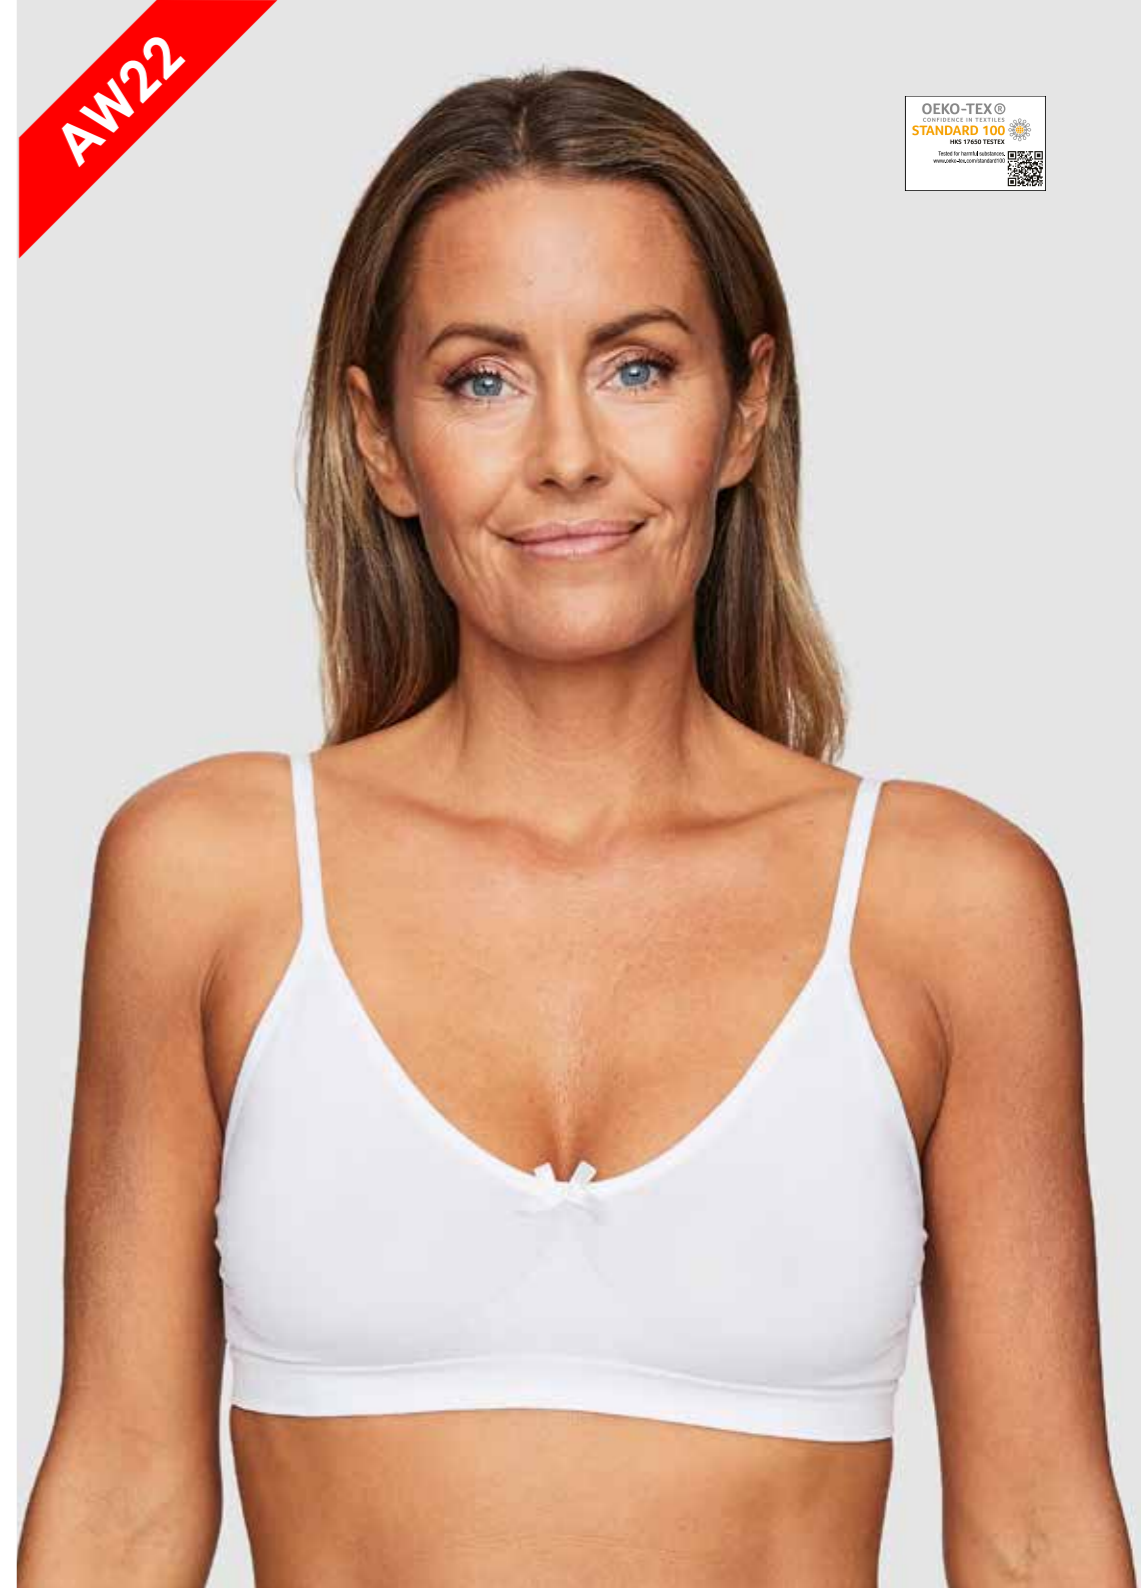

LITTLE WONDER 2-PACK SOFT BRA

Art.nr **200089**

- Seamless comfortable bra top
- Adjustable shoulder straps
- Suits both everyday, exercise or as sleepwear
- Soft and cozy
- Available in several beautiful colors
- Oeko-tex certified material

Material
90% PA/10% EL

Size
One Size

Colours

1000 White

9000 Black

AW22