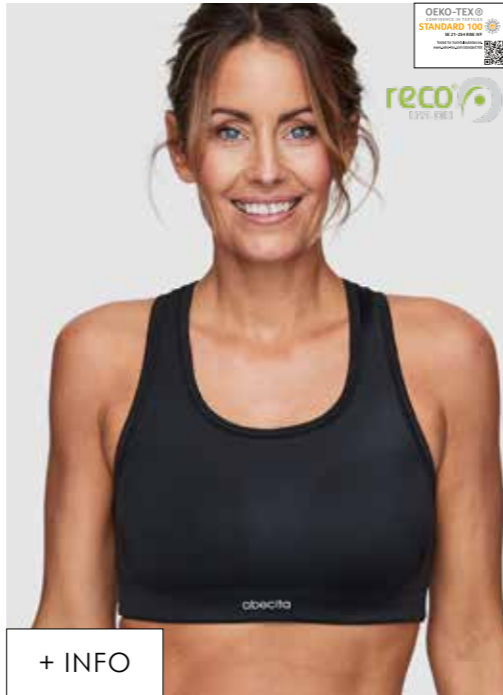

+ INFO

MINDFUL
MEDIUM SUPPORT SPORTS BRA

Comfortable padded shoulder straps and soft piping and racer back. Moulded cups for comfort and soft silhouette. Double fabric in front for extra support. Elastic with a napped inside. Extra wide lower elastic and extra high centre front for maximum support.

ART. NO. 144587
COLOR 9000 Black
SIZE/CUP S-XL
MATERIAL 64% PA (55% PA RECO) /35% EL
DELIVERY Running item