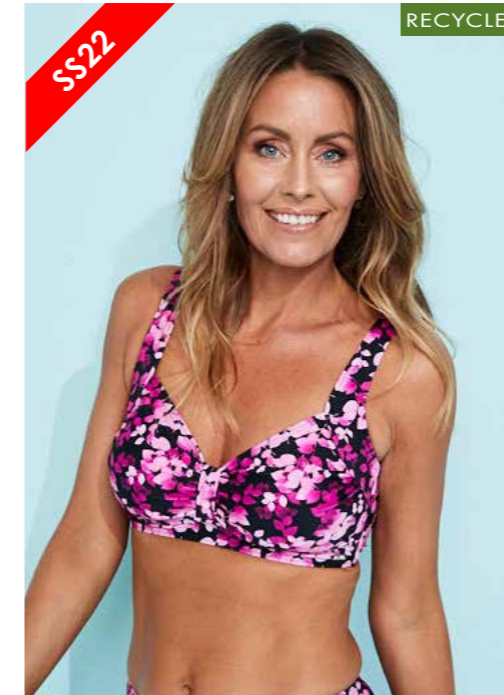

FADED LEAVES
KANTERS DELIGHT BIKINI BRA

Stylish and comfortable swimsuit with a tied back. The cups are padded for shape and support. Reversible edges for a modern look.

Stylish and comfortable swimsuit with a tied back. The cups are padded for shape and support. Reversible edges for a modern look.

Swimsuit with excellent fit in both smaller and larger sizes. Cut under the bust for better fit. **Pockets for prosthesis** or other inserts if desired. Good for activity.

Pink patterned bikini top with wire and decorative bow between the bust. The bikini has upholstered and lightly padded shoulder straps for maximum comfort.

Covering bikini top with good support and a pocket for prosthesis. Fits the larger bust very well.

Bikini bottom with folding edge. Choose yourself at what height you fold down the bikini bottom.

Maxi Brief is a popular brief that fits comfortable over the stomach, with powernet in the front giving the brief a shaping effect and flattering silhouette.

Covering bikini top with **prosthetic pocket**. Made of recycled nylon that has the same properties as ordinary nylon, but with less impact on the environment.

ART. NO. 200047
COLOR 9437 Black/ Fuchsia/ Saffron
SIZE/CUP 38-48 B/C D/E
MATERIAL 82% RECYCLED PA/18% EL
DELIVERY March

ART. NO. 200047
COLOR 9000 Black
SIZE/CUP 38-48 B/C D/E
MATERIAL 82% RECYCLED PA/18% EL
DELIVERY March

ART. NO. 200031
COLOR 9438 Fuchsia/Rose
SIZE/CUP 38-46 B/C D/E
MATERIAL 82% RECYCLED PA/18% EL
DELIVERY February

ART. NO. 200029
COLOR 9438 Fuchsia/Rose
SIZE/CUP 75-95 B,C,D,E,F
MATERIAL 82% RECYCLED PA/18% EL
DELIVERY February

ART. NO. 200030
COLOR 9438 Fuchsia/Rose
SIZE/CUP 75-100 B/C D/E
MATERIAL 82% RECYCLED PA/18% EL
DELIVERY February

ART. NO. 200032
COLOR 9438 Fuchsia/Rose
SIZE 38-48
MATERIAL 82% RECYCLED PA/18% EL
DELIVERY February

ART. NO. 200033
COLOR 9438 Fuchsia/Rose
SIZE 38-48
MATERIAL 82% RECYCLED PA/18% EL
DELIVERY February

ART. NO. 474260
COLOR 6600 Navy
SIZE/CUP 75-100 (38-48) B/C-D/E
MATERIAL 78% RECYCLED PA
ECONYL®/22% EL
DELIVERY Running item