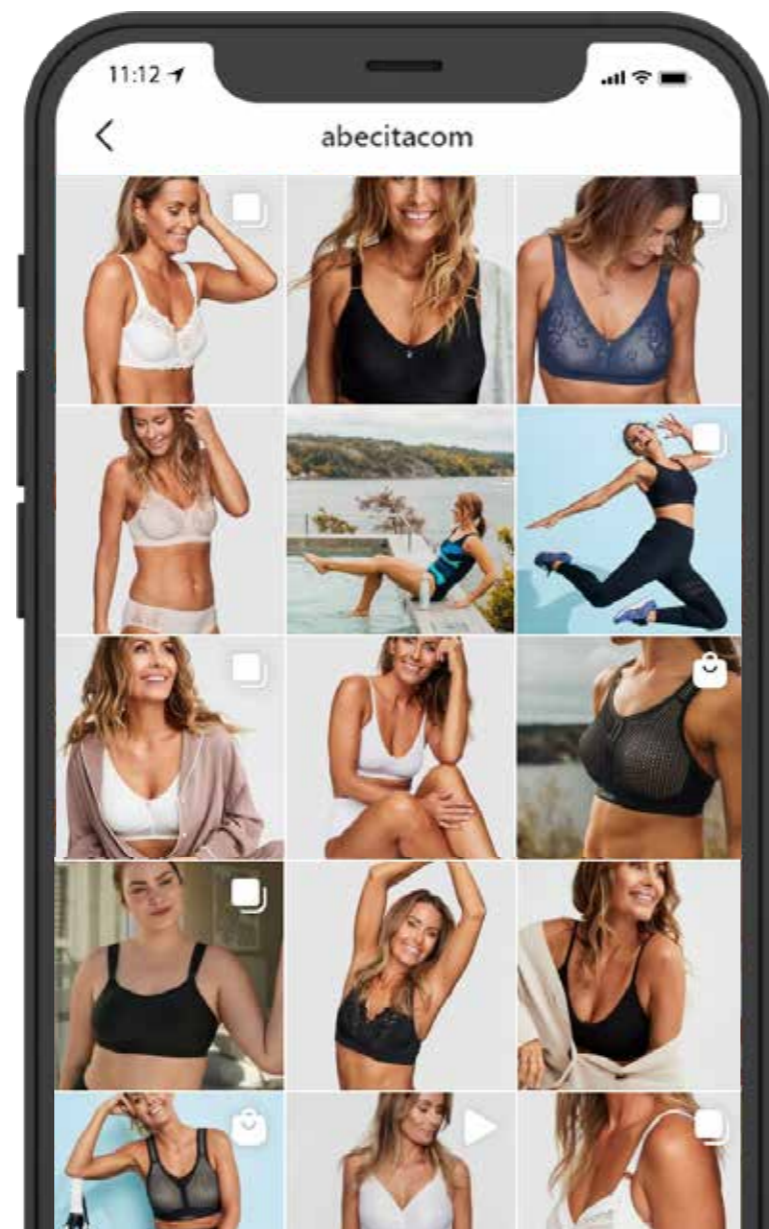

EXPLORE OUR INSTAGRAM & FACEBOOK

@abecitacom

www.instagram.com/abecitacom

www.facebook.com/abecitaSE