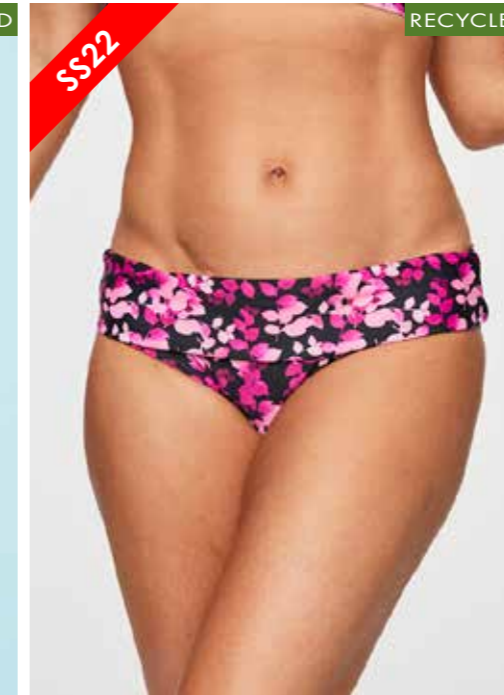

FADED LEAVES
FOLDED BIKINI BRIEFS

Stylish and comfortable swimsuit with a tied back. The cups are padded for shape and support. Reversible edges for a modern look.

Stylish and comfortable swimsuit with a tied back. The cups are padded for shape and support. Reversible edges for a modern look.

Swimsuit with excellent fit in both smaller and larger sizes. Cut under the bust for better fit. **Pockets for prosthesis** or other inserts if desired. Good for activity.

Pink patterned bikini top with wire and decorative bow between the bust. The bikini has upholstered and lightly padded shoulder straps for maximum comfort.

Covering bikini top with good support and a pocket for prosthesis. Fits the larger bust very well.

Bikini bottom with folding edge. Choose yourself at what height you fold down the bikini bottom.

Maxi Brief is a popular brief that fits comfortable over the stomach, with powernet in the front giving the brief a shaping effect and flattering silhouette.

Covering bikini top with **prosthetic pocket**. Made of recycled nylon that has the same properties as ordinary nylon, but with less impact on the environment.

ART. NO. 200047
COLOR 9437 Black/ Fuchsia/ Saffron
SIZE/CUP 38-48 B/C D/E
MATERIAL 82% RECYCLED PA/18% EL
DELIVERY March

ART. NO. 200047
COLOR 9000 Black
SIZE/CUP 38-48 B/C D/E
MATERIAL 82% RECYCLED PA/18% EL
DELIVERY March

ART. NO. 200031
COLOR 9438 Fuchsia/Rose
SIZE/CUP 38-46 B/C D/E
MATERIAL 82% RECYCLED PA/18% EL
DELIVERY February

ART. NO. 200029
COLOR 9438 Fuchsia/Rose
SIZE/CUP 75-95 B,C,D,E,F
MATERIAL 82% RECYCLED PA/18% EL
DELIVERY February

ART. NO. 200030
COLOR 9438 Fuchsia/Rose
SIZE/CUP 75-100 B/C D/E
MATERIAL 82% RECYCLED PA/18% EL
DELIVERY February

ART. NO. 200032
COLOR 9438 Fuchsia/Rose
SIZE 38-48
MATERIAL 82% RECYCLED PA/18% EL
DELIVERY February

ART. NO. 200033
COLOR 9438 Fuchsia/Rose
SIZE 38-48
MATERIAL 82% RECYCLED PA/18% EL
DELIVERY February

ART. NO. 474260
COLOR 6600 Navy
SIZE/CUP 75-100 (38-48) B/C-D/E
MATERIAL 78% RECYCLED PA
ECONYL®/22% EL
DELIVERY Running item