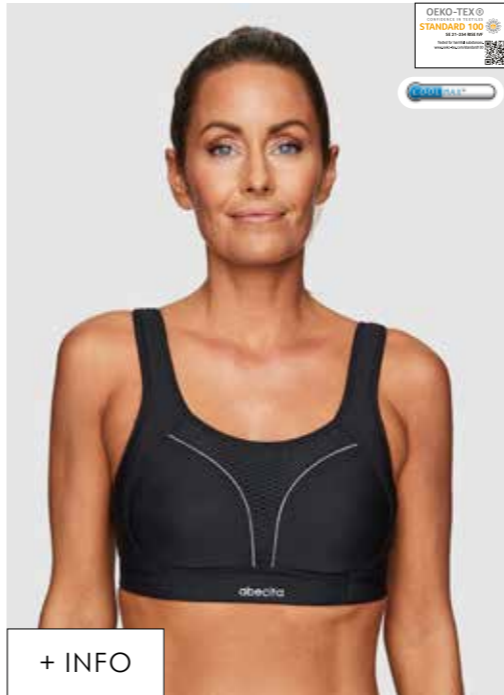

+ INFO

VICTORIOUS
HIGH SUPPORT SPORTS BRA

Sports bra with adjustable and comfortable padded shoulder straps. Moulded spacer cups. Extra wide lower elastic, extra high centre front and high back for maximum support. Soft piping. Racer back function available. Nickel-free rings and clasps. Lycra beauty coolshape.

ART. NO. 144686
COLOR 1000 White
SIZE/CUP 75-90 B-F
MATERIAL 45% PES/40% PA/15% EL
DELIVERY FEB/MARCH 2022

+ INFO

VICTORIOUS
HIGH SUPPORT SPORTS BRA

Sports bra with adjustable and comfortable padded shoulder straps. Moulded spacer cups. Extra wide lower elastic, extra high centre front and high back for maximum support. Soft piping. Racer back function available. Nickel-free rings and clasps. Lycra beauty coolshape.

ART. NO. 144686
COLOR 9000 Black
SIZE/CUP 75-90 B-F
MATERIAL 45% PES/40% PA/15% EL
DELIVERY Running item

+ INFO

MINDFUL
MEDIUM SUPPORT SPORTS BRA

Comfortable padded shoulder straps and soft piping and racer back. Moulded cups for comfort and soft silhouette. Double fabric in front for extra support. Elastic with a napped inside. Extra wide lower elastic and extra high centre front for maximum support.

ART. NO. 144587
COLOR 9000 Black
SIZE/CUP S-XL
MATERIAL 64% PA (55% PA RECO) /35% EL
DELIVERY Running item

+ INFO

DYNAMIC
EXTREME SUPPORT SPORTS BRA

Shaped cups and lining in coolshape for stability, support and comfort. Padded sidesupport. Wide elastic under the bust for extra support. Flexibel shoulderstraps with racer-back function.

ART. NO. 144684
COLOR 1080 White
SIZE/CUP 75-95 B-E
MATERIAL 75% PA/15% EL/10% PES
DELIVERY Running item

+ INFO

DYNAMIC
EXTREME SUPPORT SPORTS BRA