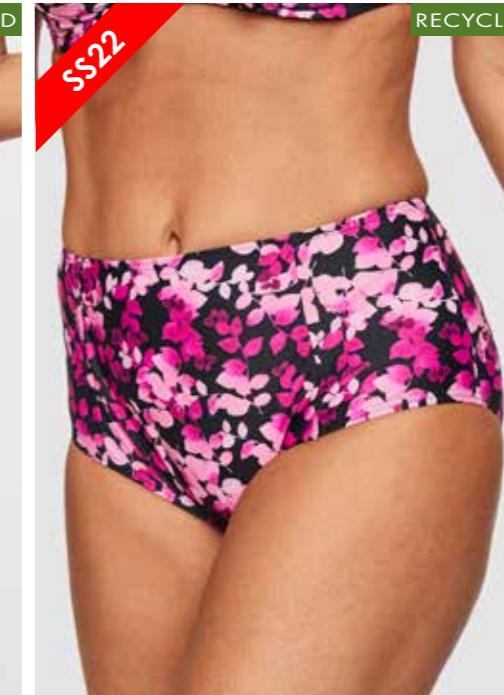

FADED LEAVES
MAXI BIKINI BRIEFS

Stylish and comfortable swimsuit with a tied back. The cups are padded for shape and support. Reversible edges for a modern look.

Stylish and comfortable swimsuit with a tied back. The cups are padded for shape and support. Reversible edges for a modern look.

Swimsuit with excellent fit in both smaller and larger sizes. Cut under the bust for better fit. **Pockets for prosthesis** or other inserts if desired. Good for activity.

Pink patterned bikini top with wire and decorative bow between the bust. The bikini has upholstered and lightly padded shoulder straps for maximum comfort.

Covering bikini top with good support and a pocket for prosthesis. Fits the larger bust very well.

Bikini bottom with folding edge. Choose yourself at what height you fold down the bikini bottom.

Maxi Brief is a popular brief that fits comfortable over the stomach, with powernet in the front giving the brief a shaping effect and flattering silhouette.

Covering bikini top with **prosthetic pocket**. Made of recycled nylon that has the same properties as ordinary nylon, but with less impact on the environment.

ART. NO. 200047
COLOR 9437 Black/ Fuchsia/ Saffron
SIZE/CUP 38-48 B/C D/E
MATERIAL 82% RECYCLED PA/18% EL
DELIVERY March

ART. NO. 200047
COLOR 9000 Black
SIZE/CUP 38-48 B/C D/E
MATERIAL 82% RECYCLED PA/18% EL
DELIVERY March

ART. NO. 200031
COLOR 9438 Fuchsia/Rose
SIZE/CUP 38-46 B/C D/E
MATERIAL 82% RECYCLED PA/18% EL
DELIVERY February

ART. NO. 200029
COLOR 9438 Fuchsia/Rose
SIZE/CUP 75-95 B,C,D,E,F
MATERIAL 82% RECYCLED PA/18% EL
DELIVERY February

ART. NO. 200030
COLOR 9438 Fuchsia/Rose
SIZE/CUP 75-100 B/C D/E
MATERIAL 82% RECYCLED PA/18% EL
DELIVERY February

ART. NO. 200032
COLOR 9438 Fuchsia/Rose
SIZE 38-48
MATERIAL 82% RECYCLED PA/18% EL
DELIVERY February

ART. NO. 200033
COLOR 9438 Fuchsia/Rose
SIZE 38-48
MATERIAL 82% RECYCLED PA/18% EL
DELIVERY February

ART. NO. 474260
COLOR 6600 Navy
SIZE/CUP 75-100 (38-48) B/C-D/E
MATERIAL 78% RECYCLED PA
ECONYL®/22% EL
DELIVERY Running item