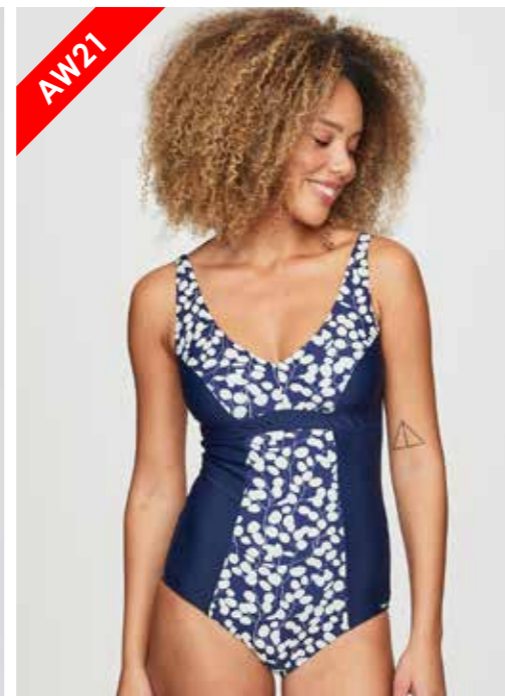

+ INFO

ENGLISH GARDEN SWIMSUIT

Swimsuit with adjustable shoulder straps and high back. Good support in bra-part and **pocket for prosthetics** or other cups.

ART. NO. 406069
COLOR 6610 Navy/White
SIZE/CUP 38-46 B/C - D/E
MATERIAL 80% PA/20% EL
DELIVERY September