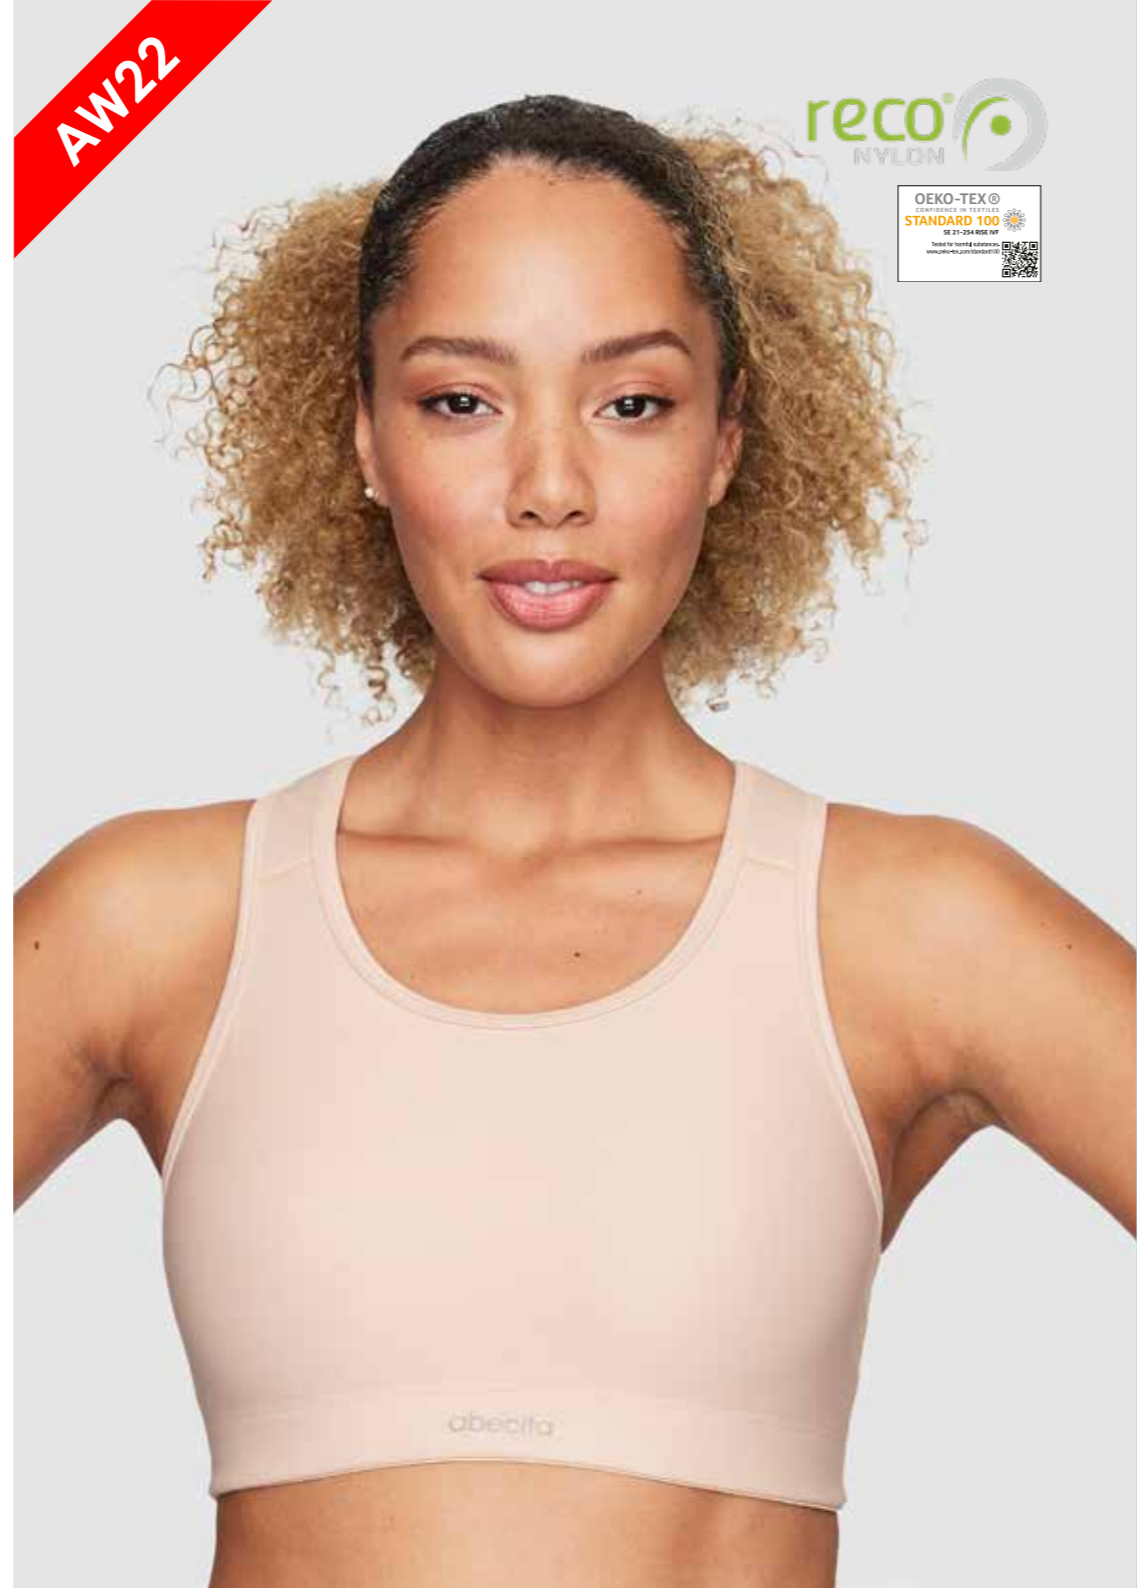

Art.nr **144587**

- Comfortable padded shoulder straps
- Moulded cups for comfort and soft silhouette
- Double fabric in front for extra support
- Elastic with a napped inside for extra comfort
- Extra wide lower elastic for maximum support
- Soft piping for comfort
- Extra high centre front for maximum support
- Racer back
- Reco fabric
- Oeko-tex certified material

2300 Powder

NEW

9000 Black

RUNNING ITEMS

ANGEL
SOFT BRA

Moulded wireless bra with reversible decolletage. Moulded cups with powernet lining. Wide adjustable padded shoulder strap. Good breathing ability.

ART. NO. 200056
COLOR 2220 Beige
SIZE/CUP 75-95 B-F
MATERIAL 45% PA, 45% PES, 10% EL
DELIVERY February

ANGEL
SOFT BRA

Moulded wireless bra with reversible decolletage. Moulded cups with powernet lining. Wide adjustable padded shoulder strap. Good breathing ability.

ART. NO. 144153
COLOR 1000 White
SIZE/CUP 75-95 B-F
MATERIAL 82% PA/11% CO/
10% EL
DELIVERY Running item

ANGEL
SOFT BRA

Moulded wireless bra with reversible decolletage. Moulded cups with powernet lining. Wide adjustable padded shoulder strap. Good breathing ability.

ART. NO. 144153
COLOR 9000 Black
SIZE/CUP 75-95 B-F
MATERIAL 82% PA/11% CO/
10% EL
DELIVERY Running item