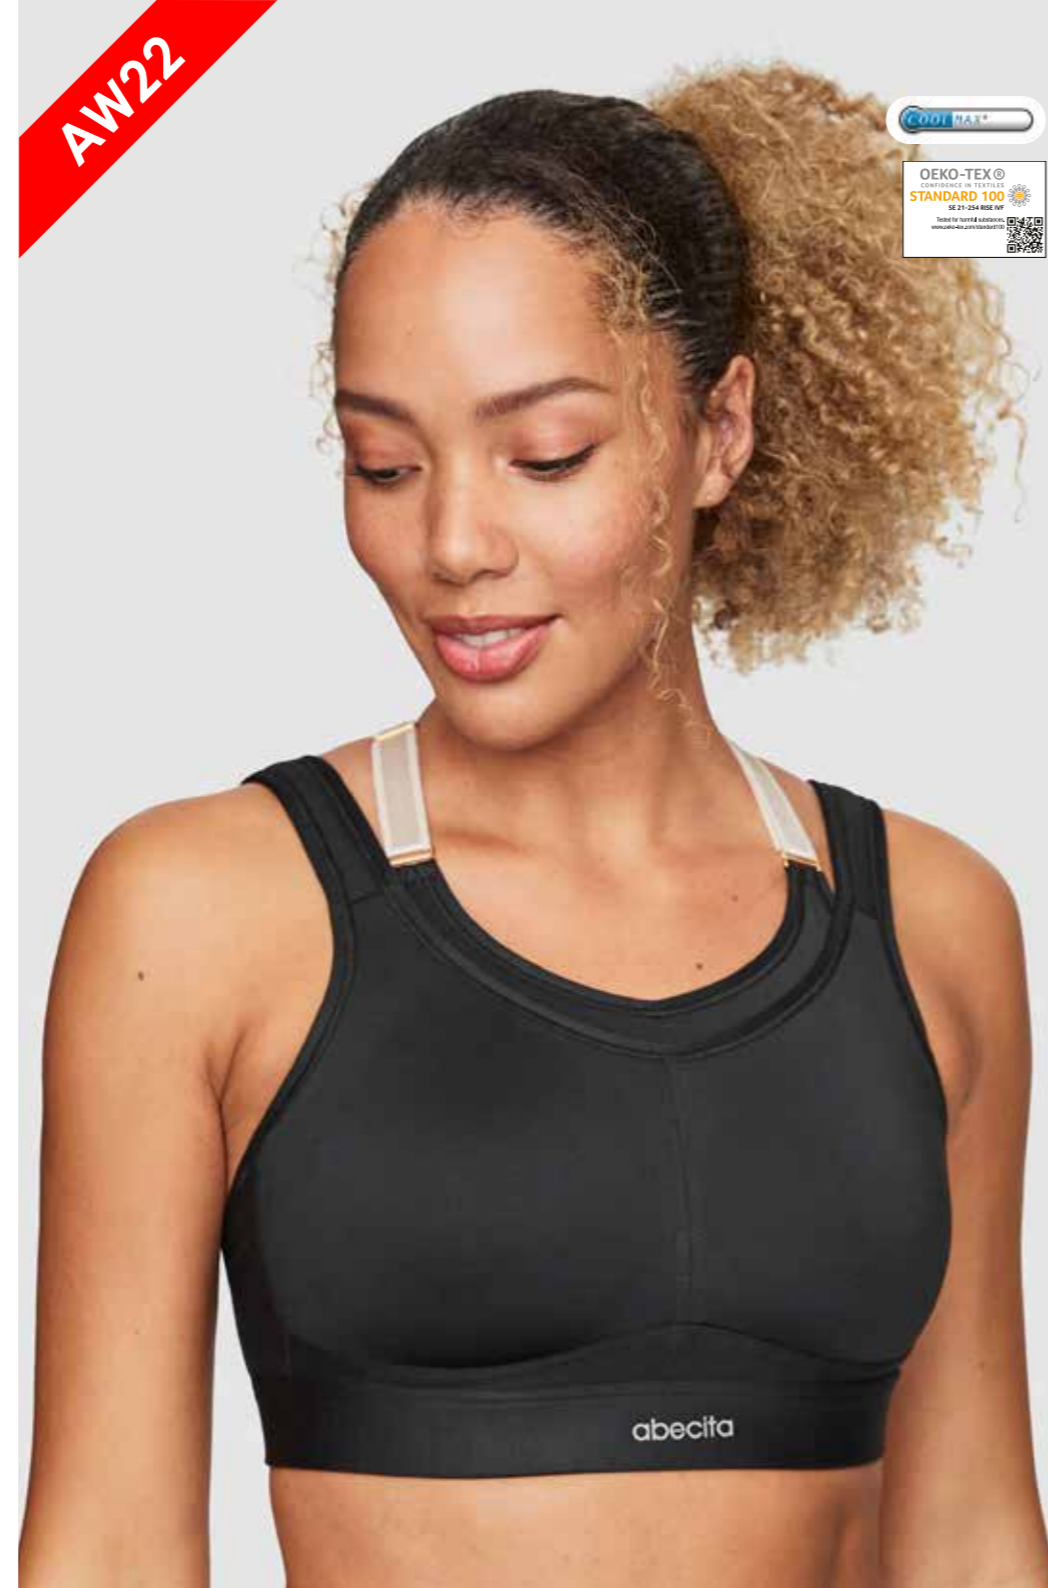

POWERFUL

EXTREME SUPPORT SPORTS BRA

Art.nr **200102**

- Adjustable shoulder straps
- Comfortable padded shoulder straps
- Moulded cups for comfort and soft silhouette
- Double fabric in cups for extra support
- Extra wide lower elastic for maximum support
- Soft piping for comfort
- Raised centre front seam under cups for comfort and better fit
- Extra high centre front for maximum support
- High back for maximum support
- Padded hook and eye fastening for comfort
- Racer back function available
- Nickel-free rings and clasps
- Oeko-tex certified material

Material

60% PA, 30% PES, 10% EL

Size

EU: 75–95 B–F
FR: 90–110 B–F
UK: 34–42 B–E
US: 34–42 B–F

Colours

9000 Black