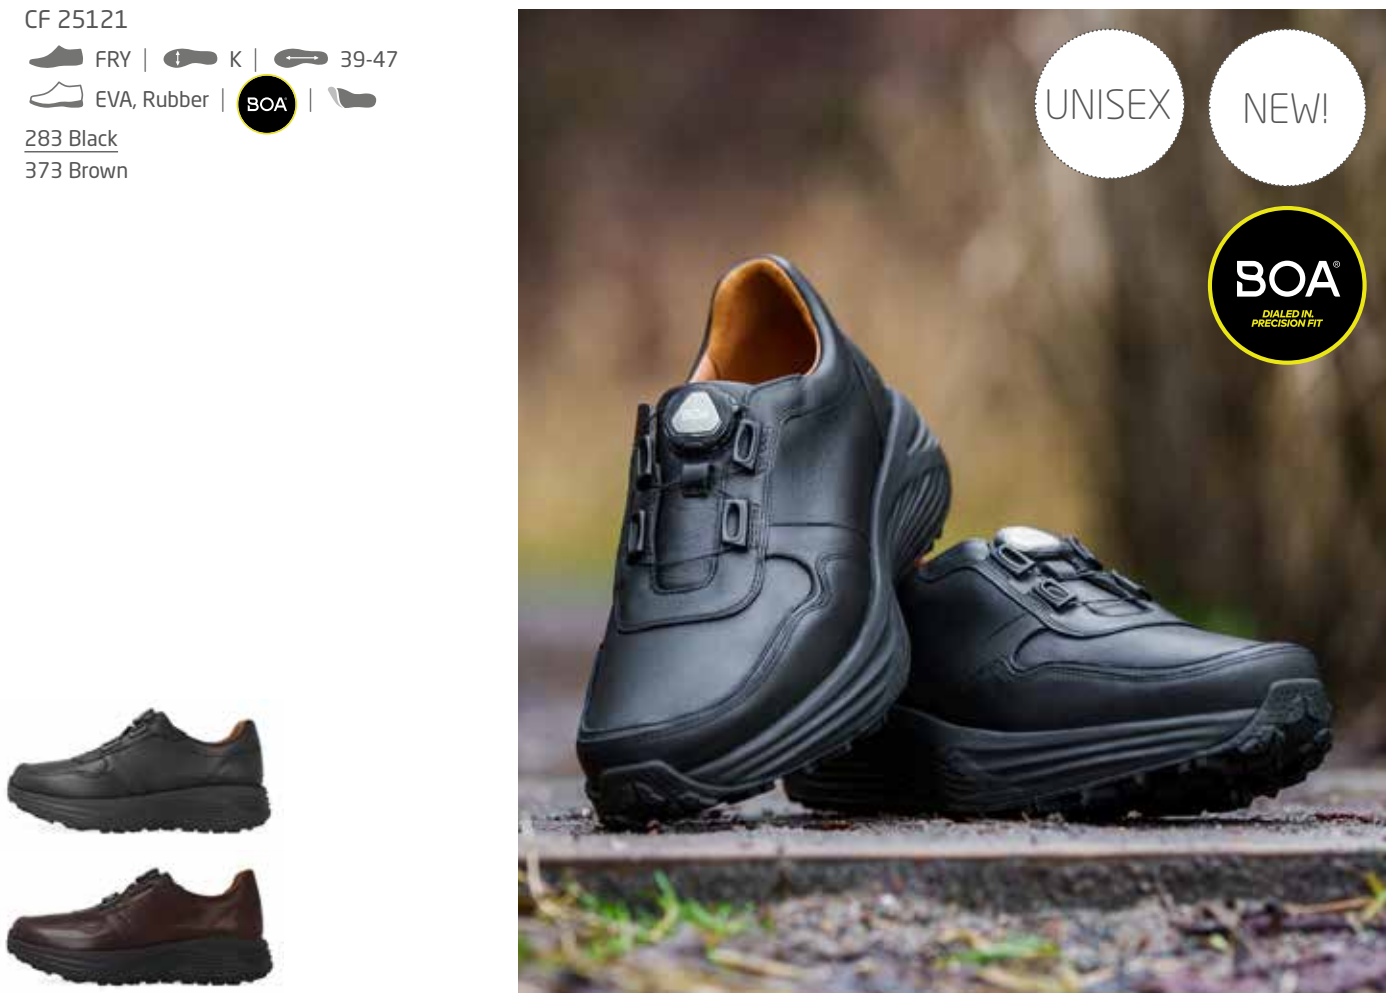

CF 25121

FRY | K | 39-47

EVA, Rubber | BOA

283 Black

373 Brown

UNISEX

NEW!

BOA
DIALED IN.
PRECISION FIT