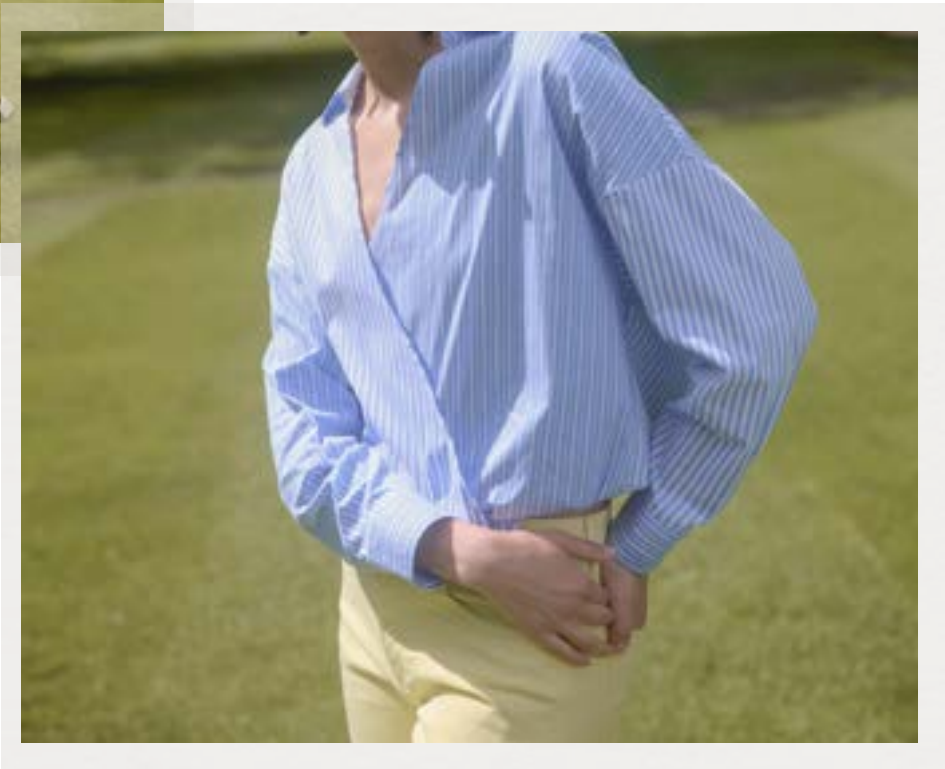

50114379 CUTATI WRAP BLOUSE
50114354 CUBLAKE TWILL PANTS