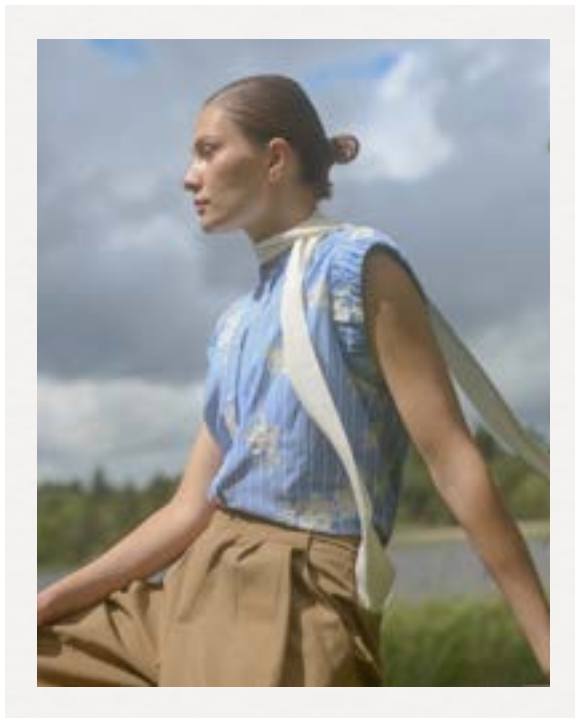

50114376 CUDENNY SS SHIRT