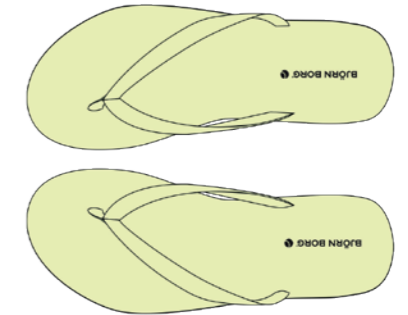

AVAILABLE COLORS