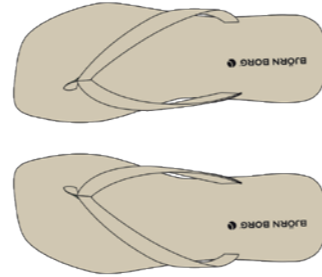

- Nylon
- Made in China
- 29,95 €

AVAILABLE COLORS

BLACK

NAVY

BRILLIANT WHITE/
SILVER

BLACK/SILVER

LOVE SQUARE

- Nylon
- Made in China
- 14,95 €