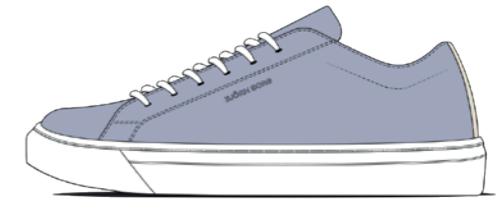

BEIGE

DEEP LICHTEN GREEN/
TOFU

**WOMEN'S
SNEAKERS
- INSPIRED
BY TENNIS**

CLASSIC SU

- Suede
- Made in Portugal
- 129,95 €

AVAILABLE COLORS

BLACK

ANTIQUÉ WHITE/
ICELANDIC BLUE