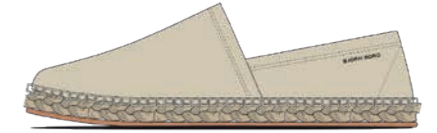

- Mesh/Suede
- Made in China
- 99,95 €

AVAILABLE COLORS

SAND

WHITE/GREY/SILVER

**UNISEX
SLIPPERS**

STRADA ESPADRILLE

- Suede
- Made in China
- 89,95 €

AVAILABLE COLORS