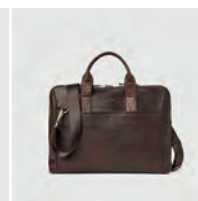

Henri computer bag

Article no. 11354
Colour 0001 Black
Size 40 x 32 x 6 cm
Quality Cow leather
Description Fits a 15" computer

Birger computer bag

Article no. 11197
Colour 0001 Black
0046 Mid brown
Size 40 x 30 x 10 cm
Quality Buff leather
Description Fits a 15" computer

Hamar computer bag

Article no. 11167
Colour 0001 Black
0046 Mid brown
Size 40 x 32 x 8.5 cm
Quality Cow leather
Description Fits a 15" computer

James computer bag

Article no. 11333
 Colour 0001 Black
 0046 Mid brown
 Size 36 x 28 x 3 cm
 Quality Buff leather
 Description Fits a 13" computer

Sortland computer bag

Article no. 11138
 Colour 0001 Black
 0046 Mid brown
 Size 38 x 30 x 5 cm
 Quality Buff leather
 Description Fits a 15" computer

Gustav computer bag

Article no. 11260
 Colour 0001 Black
 0004 Dark brown
 0046 Mid brown
 Size 40 x 30 x 6 cm
 Quality Buff leather
 Description Fits a 15" computer

NEW ARRIVAL

Matheo computer case

Article no. 11416
 Colour 0001 Black
 0004 Dark brown
 0046 Mid brown
 Size 35 x 27 x 2.5 cm
 Quality Buff leather
 Description Fits a 14" computer

NEW ARRIVAL

Enzo messenger bag