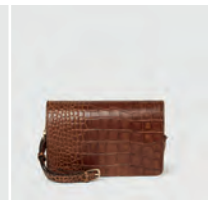

Holly shoulder bag

Article no. 11295
 Colour 0001 Black
 0004 Dark brown
 0046 Mid brown
 Size 21 x 16 x 5.5 cm
 Quality Buff leather

Poppy shoulder bag

Article no. 11296
 Colour 0001 Black
 Size 23 x 12 x 12 cm
 Quality Cow leather

Oslo shoulder bag

Article no. 11176
Colour 0001 Black
0046 Mid brown
Size 28 x 26 x 6 cm
Quality Buff leather

Nancy shoulder bag

Article no. 10965
Colour 0001 Black
0046 Mid brown
Size 25 x 25 x 17 cm
Quality Buff leather

Seattle shoulder bag

Article no. 11092
Colour 0001 Black
0046 Mid brown
0456 Tan
Size 22 x 16.5 x 5 cm
Quality Buff leather

Freja shoulder bag

Article no. 11244
Colour 0001 Black
0046 Mid brown
0456 Tan
Size 23 x 17 x 6.5 cm
Quality Buff leather

Moss shoulder bag

Article no. 11169
 Colour 0001 Black
 0046 Mid brown
 Size 20 x 15.5 x 6.5 cm
 Quality Buff leather

Narvik shoulder bag

Article no. 11172
 Colour 0666 Black croco
 0705 Mid brown croco
 Size 21 x 13 x 2 cm
 Quality Cow leather