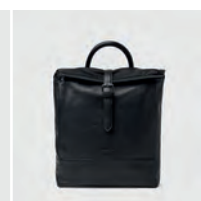

NEW ARRIVAL

Cato mobile bag

Article no. 11443
 Colour 0001 Black
 Size 10 x 17 x 2 cm
 Quality Buff leather

NEW ARRIVAL

Sydney sling pack

Article no. 11351
 Colour 0039 Black/black
 0814 Navy/black
 Size 17.5 x 27 x 11 cm
 Quality Nylon/cow leather

NEW ARRIVAL

Tokyo backpack

Article no. 11389
 Colour 0039 Black/black
 0814 Navy/black
 Size 38 x 46 x 15.5 cm
 Quality Nylon/cow leather

NEW COLOUR

Palermo backpack

Article no. 10999
 Colour 0001 Black
 0046 Mid brown
 0004 Dark brown (NEW)
 Size 30 x 35 x 10 cm
 Quality Buff leather (Mid brown, dark brown)
 Cow leather (Black)
 Description Fits a 15" computer

NEW ARRIVAL

Charles weekend bag

Article no. 11357
Colour 0001 Black
0004 Dark brown
0046 Mid brown
Size 50 x 28 x 22 cm
Quality Buff leather

NEW COLOUR

Orlando weekend bag

Article no. 11115
Colour 0001 Black
0046 Mid brown
0004 Dark brown (NEW)
Size 55 x 34 x 27 cm
Quality Cow leather (Black)
Buff leather (Mid brown, dark brown)
Description Can also be used as a garment bag