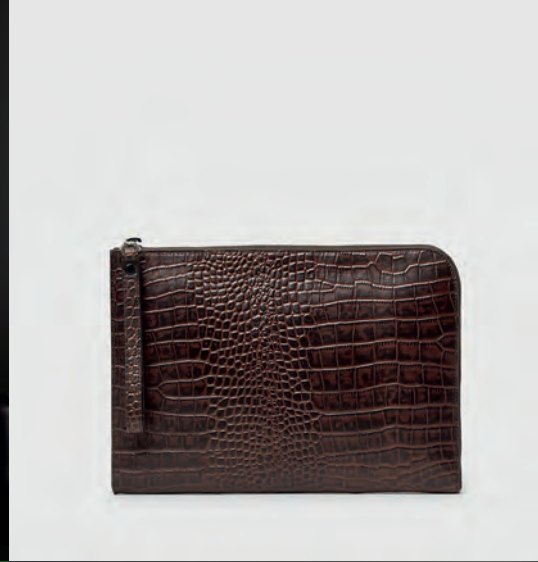

2020
AUTUMN / WINTER