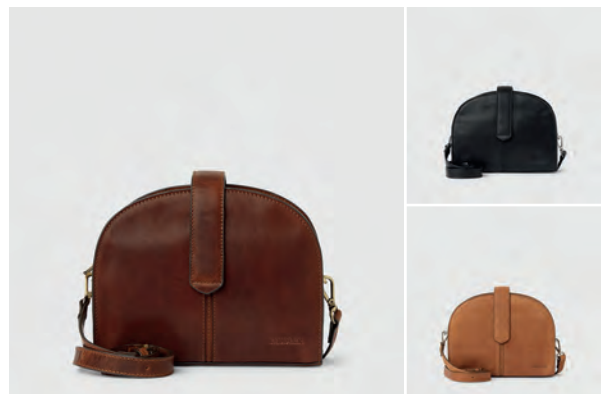

Holly shoulder bag

Article no. 11295
 Colour 0001 Black
 0004 Dark brown
 0046 Mid brown
 Size 21 x 16 x 5.5 cm
 Quality Buff leather

Poppy shoulder bag

Article no. 11296
 Colour 0001 Black
 Size 23 x 12 x 12 cm
 Quality Cow leather

Oslo shoulder bag

Article no. 11176
Colour 0001 Black
0046 Mid brown
Size 28 x 26 x 6 cm
Quality Buff leather

Nancy shoulder bag

Article no. 10965
Colour 0001 Black
0046 Mid brown
Size 25 x 25 x 17 cm
Quality Buff leather

Seattle shoulder bag

Article no. 11092
Colour 0001 Black
0046 Mid brown
0456 Tan
Size 22 x 16.5 x 5 cm
Quality Buff leather

Freja shoulder bag

Article no. 11244
Colour 0001 Black
0046 Mid brown
0456 Tan
Size 23 x 17 x 6.5 cm
Quality Buff leather