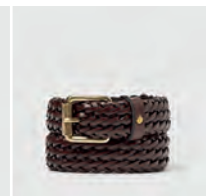

Grahn belt

Article no. 78577
Colour 0001 Black
0002 Brown
Width 3 cm
Size 80, 85, 90, 95, 105
Quality Cow leather