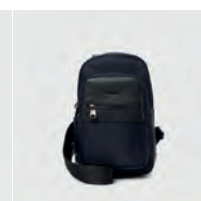

Verdal messenger bag

Article no. 11137
 Colour 0001 Black, 0004 Dark brown, 0046 Mid brown
 Size 27 x 28 x 7 cm
 Quality Buff leather

Carter messenger bag

Article no. 11301
 Colour 0001 Black, 0004 Dark brown, 0046 Mid brown
 Size 29 x 31 x 9 cm
 Quality Buff leather

NEW ARRIVAL

Cato mobile bag

Article no. 11443
 Colour 0001 Black
 Size 10 x 17 x 2 cm
 Quality Buff leather

NEW ARRIVAL

Sydney sling pack

Article no. 11351
 Colour 0039 Black/black
 0814 Navy/black
 Size 17.5 x 27 x 11 cm
 Quality Nylon/cow leather

NEW ARRIVAL

Tokyo backpack

Article no. 11389
 Colour 0039 Black/black
 0814 Navy/black
 Size 38 x 46 x 15.5 cm
 Quality Nylon/cow leather

NEW COLOUR

Palermo backpack

Article no. 10999
 Colour 0001 Black
 0046 Mid brown
 0004 Dark brown (NEW)
 Size 30 x 35 x 10 cm
 Quality Buff leather (Mid brown, dark brown)
 Cow leather (Black)
 Description Fits a 15" computer

NEW ARRIVAL

Charles weekend bag

Article no. 11357
Colour 0001 Black
0004 Dark brown
0046 Mid brown
Size 50 x 28 x 22 cm
Quality Buff leather

NEW COLOUR

Orlando weekend bag

Article no. 11115
Colour 0001 Black
0046 Mid brown
0004 Dark brown (NEW)
Size 55 x 34 x 27 cm
Quality Cow leather (Black)
Buff leather (Mid brown, dark brown)
Description Can also be used as a garment bag