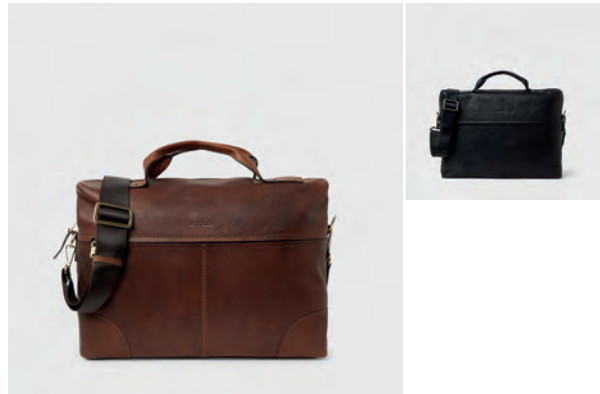

BAGS	28
ACCESSORIES	35
BELTS	39

NEW ARRIVAL

Adam computer bag

Article no. 11358
Colour 0001 Black
0004 Dark brown
0046 Mid brown
Size 37 x 29 x 8 cm
Quality Buff leather
Description Fits a 15" computer

NEW ARRIVAL

Henri computer bag

Article no. 11354
Colour 0001 Black
Size 40 x 32 x 6 cm
Quality Cow leather
Description Fits a 15" computer

Birger computer bag

Article no. 11197
Colour 0001 Black
0046 Mid brown
Size 40 x 30 x 10 cm
Quality Buff leather
Description Fits a 15" computer