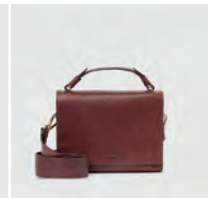

NEW ARRIVAL

Denise shoulder bag

Article no. 11338
 Colour 0001 Black
 0046 Mid brown
 Size 28 x 24 x 10 cm
 Quality Buff leather

NEW COLOUR

Milano shoulder bag

Article no. 11037
 Colour 0313 Black snake
 0732 Dark chocolate (NEW)
 Size 21 x 13 x 5.5 cm
 Quality Cow suede leather (Black snake)
 Cow leather

Holly shoulder bag

Article no. 11295
 Colour 0001 Black
 0004 Dark brown
 0046 Mid brown
 Size 21 x 16 x 5.5 cm
 Quality Buff leather

Poppy shoulder bag

Article no. 11296
 Colour 0001 Black
 Size 23 x 12 x 12 cm
 Quality Cow leather