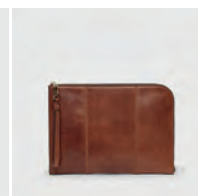

Hamar computer bag

Article no. 11167
Colour 0001 Black
0046 Mid brown
Size 40 x 32 x 8.5 cm
Quality Cow leather
Description Fits a 15" computer

James computer bag

Article no. 11333
 Colour 0001 Black
 0046 Mid brown
 Size 36 x 28 x 3 cm
 Quality Buff leather
 Description Fits a 13" computer

Sortland computer bag

Article no. 11138
 Colour 0001 Black
 0046 Mid brown
 Size 38 x 30 x 5 cm
 Quality Buff leather
 Description Fits a 15" computer

Gustav computer bag

Article no. 11260
 Colour 0001 Black
 0004 Dark brown
 0046 Mid brown
 Size 40 x 30 x 6 cm
 Quality Buff leather
 Description Fits a 15" computer

NEW ARRIVAL

Matheo computer case

Article no. 11416
 Colour 0001 Black
 0004 Dark brown
 0046 Mid brown
 Size 35 x 27 x 2.5 cm
 Quality Buff leather
 Description Fits a 14" computer

NEW ARRIVAL

Enzo messenger bag

Article no. 11387
Colour 0001 Black
0046 Mid brown
Size 36 x 26 x 7 cm
Quality Buff leather
Description Fits a 14" computer

Ryan messenger bag

Article no. 11300
Colour 0001 Black
0004 Dark brown
0046 Mid brown
Size 39 x 30 x 9 cm
Quality Buff leather
Description Fits a 15" computer