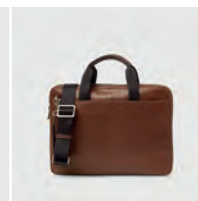

BAGS	28
ACCESSORIES	35
BELTS	39

NEW ARRIVAL

Adam computer bag

Article no. 11358
Colour 0001 Black
0004 Dark brown
0046 Mid brown
Size 37 x 29 x 8 cm
Quality Buff leather
Description Fits a 15" computer

NEW ARRIVAL

Henri computer bag

Article no. 11354
Colour 0001 Black
Size 40 x 32 x 6 cm
Quality Cow leather
Description Fits a 15" computer

Birger computer bag

Article no. 11197
Colour 0001 Black
0046 Mid brown
Size 40 x 30 x 10 cm
Quality Buff leather
Description Fits a 15" computer

Hamar computer bag

Article no. 11167
Colour 0001 Black
0046 Mid brown
Size 40 x 32 x 8.5 cm
Quality Cow leather
Description Fits a 15" computer

James computer bag

Article no. 11333
 Colour 0001 Black
 0046 Mid brown
 Size 36 x 28 x 3 cm
 Quality Buff leather
 Description Fits a 13" computer

Sortland computer bag

Article no. 11138
 Colour 0001 Black
 0046 Mid brown
 Size 38 x 30 x 5 cm
 Quality Buff leather
 Description Fits a 15" computer

Gustav computer bag

Article no. 11260
 Colour 0001 Black
 0004 Dark brown
 0046 Mid brown
 Size 40 x 30 x 6 cm
 Quality Buff leather
 Description Fits a 15" computer