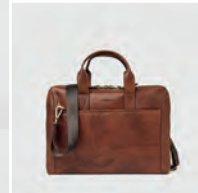

Henri computer bag

Article no. 11354
Colour 0001 Black
Size 40 x 32 x 6 cm
Quality Cow leather
Description Fits a 15" computer

Birger computer bag

Article no. 11197
Colour 0001 Black
0046 Mid brown
Size 40 x 30 x 10 cm
Quality Buff leather
Description Fits a 15" computer

Hamar computer bag

Article no. 11167
Colour 0001 Black
0046 Mid brown
Size 40 x 32 x 8.5 cm
Quality Cow leather
Description Fits a 15" computer

James computer bag

Article no. 11333
 Colour 0001 Black
 0046 Mid brown
 Size 36 x 28 x 3 cm
 Quality Buff leather
 Description Fits a 13" computer

Sortland computer bag

Article no. 11138
 Colour 0001 Black
 0046 Mid brown
 Size 38 x 30 x 5 cm
 Quality Buff leather
 Description Fits a 15" computer

Gustav computer bag

Article no. 11260
 Colour 0001 Black
 0004 Dark brown
 0046 Mid brown
 Size 40 x 30 x 6 cm
 Quality Buff leather
 Description Fits a 15" computer

NEW ARRIVAL

Matheo computer case

Article no. 11416
 Colour 0001 Black
 0004 Dark brown
 0046 Mid brown
 Size 35 x 27 x 2.5 cm
 Quality Buff leather
 Description Fits a 14" computer

NEW ARRIVAL

Enzo messenger bag