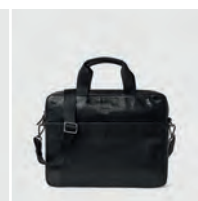

Henri computer bag

Article no. 11354
Colour 0001 Black
Size 40 x 32 x 6 cm
Quality Cow leather
Description Fits a 15" computer

Birger computer bag

Article no. 11197
Colour 0001 Black
0046 Mid brown
Size 40 x 30 x 10 cm
Quality Buff leather
Description Fits a 15" computer

Hamar computer bag

Article no. 11167
Colour 0001 Black
0046 Mid brown
Size 40 x 32 x 8.5 cm
Quality Cow leather
Description Fits a 15" computer

James computer bag

Article no. 11333
 Colour 0001 Black
 0046 Mid brown
 Size 36 x 28 x 3 cm
 Quality Buff leather
 Description Fits a 13" computer

Sortland computer bag

Article no. 11138
 Colour 0001 Black
 0046 Mid brown
 Size 38 x 30 x 5 cm
 Quality Buff leather
 Description Fits a 15" computer

Gustav computer bag

Article no. 11260
 Colour 0001 Black
 0004 Dark brown
 0046 Mid brown
 Size 40 x 30 x 6 cm
 Quality Buff leather
 Description Fits a 15" computer

NEW ARRIVAL

Matheo computer case

Article no. 11416
 Colour 0001 Black
 0004 Dark brown
 0046 Mid brown
 Size 35 x 27 x 2.5 cm
 Quality Buff leather
 Description Fits a 14" computer

NEW ARRIVAL

Enzo messenger bag