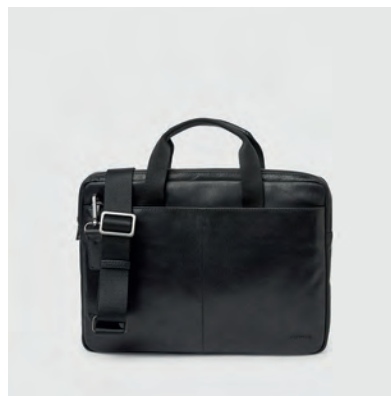

BAGS	28
ACCESSORIES	35
BELTS	39

NEW ARRIVAL

Adam computer bag

Article no. 11358
Colour 0001 Black
0004 Dark brown
0046 Mid brown
Size 37 x 29 x 8 cm
Quality Buff leather
Description Fits a 15" computer

NEW ARRIVAL

Henri computer bag

Article no. 11354
Colour 0001 Black
Size 40 x 32 x 6 cm
Quality Cow leather
Description Fits a 15" computer

Birger computer bag

Article no. 11197
Colour 0001 Black
0046 Mid brown
Size 40 x 30 x 10 cm
Quality Buff leather
Description Fits a 15" computer

Hamar computer bag

Article no. 11167
Colour 0001 Black
0046 Mid brown
Size 40 x 32 x 8.5 cm
Quality Cow leather
Description Fits a 15" computer

James computer bag

Article no. 11333
 Colour 0001 Black
 0046 Mid brown
 Size 36 x 28 x 3 cm
 Quality Buff leather
 Description Fits a 13" computer

Sortland computer bag

Article no. 11138
 Colour 0001 Black
 0046 Mid brown
 Size 38 x 30 x 5 cm
 Quality Buff leather
 Description Fits a 15" computer

Gustav computer bag

Article no. 11260
 Colour 0001 Black
 0004 Dark brown
 0046 Mid brown
 Size 40 x 30 x 6 cm
 Quality Buff leather
 Description Fits a 15" computer