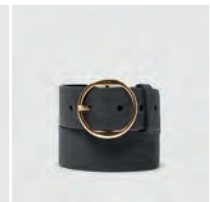

Josette belt

Article no. 77303
Colour 0001 Black
0727 Elephant
Width 3.8 cm
Size 80, 85, 95
Quality Cow leather