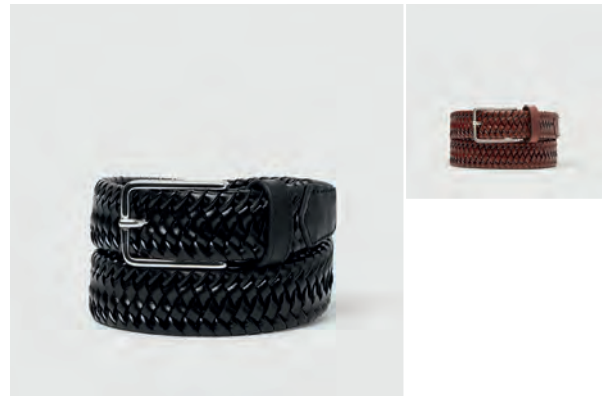

Joar belt

Article no. 78705
Colour 0001 Black
0002 Brown
Width 3 cm
Size 85, 90, 95, 105
Quality Cow leather