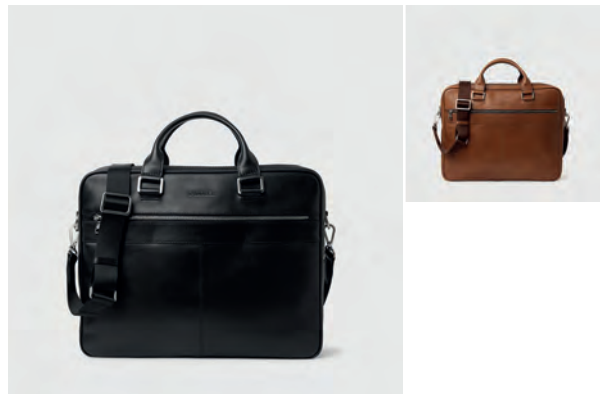

BAGS	28
ACCESSORIES	35
BELTS	39

NEW ARRIVAL

Adam computer bag

Article no. 11358
Colour 0001 Black
0004 Dark brown
0046 Mid brown
Size 37 x 29 x 8 cm
Quality Buff leather
Description Fits a 15" computer

NEW ARRIVAL

Henri computer bag

Article no. 11354
Colour 0001 Black
Size 40 x 32 x 6 cm
Quality Cow leather
Description Fits a 15" computer

Birger computer bag

Article no. 11197
Colour 0001 Black
0046 Mid brown
Size 40 x 30 x 10 cm
Quality Buff leather
Description Fits a 15" computer

Hamar computer bag

Article no. 11167
Colour 0001 Black
0046 Mid brown
Size 40 x 32 x 8.5 cm
Quality Cow leather
Description Fits a 15" computer

James computer bag

Article no. 11333
 Colour 0001 Black
 0046 Mid brown
 Size 36 x 28 x 3 cm
 Quality Buff leather
 Description Fits a 13" computer