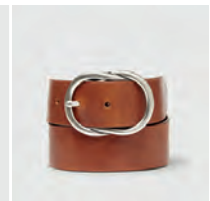

NEW ARRIVAL

Josette belt

Article no. 77303
 Colour 0001 Black
 0727 Elephant
 Width 3.8 cm
 Size 80, 85, 95
 Quality Cow leather

Andrea belt

Article no. 77300
 Colour 0004 Dark brown
 0046 Mid brown
 Width 4 cm
 Size 80, 85, 95
 Quality Cow leather